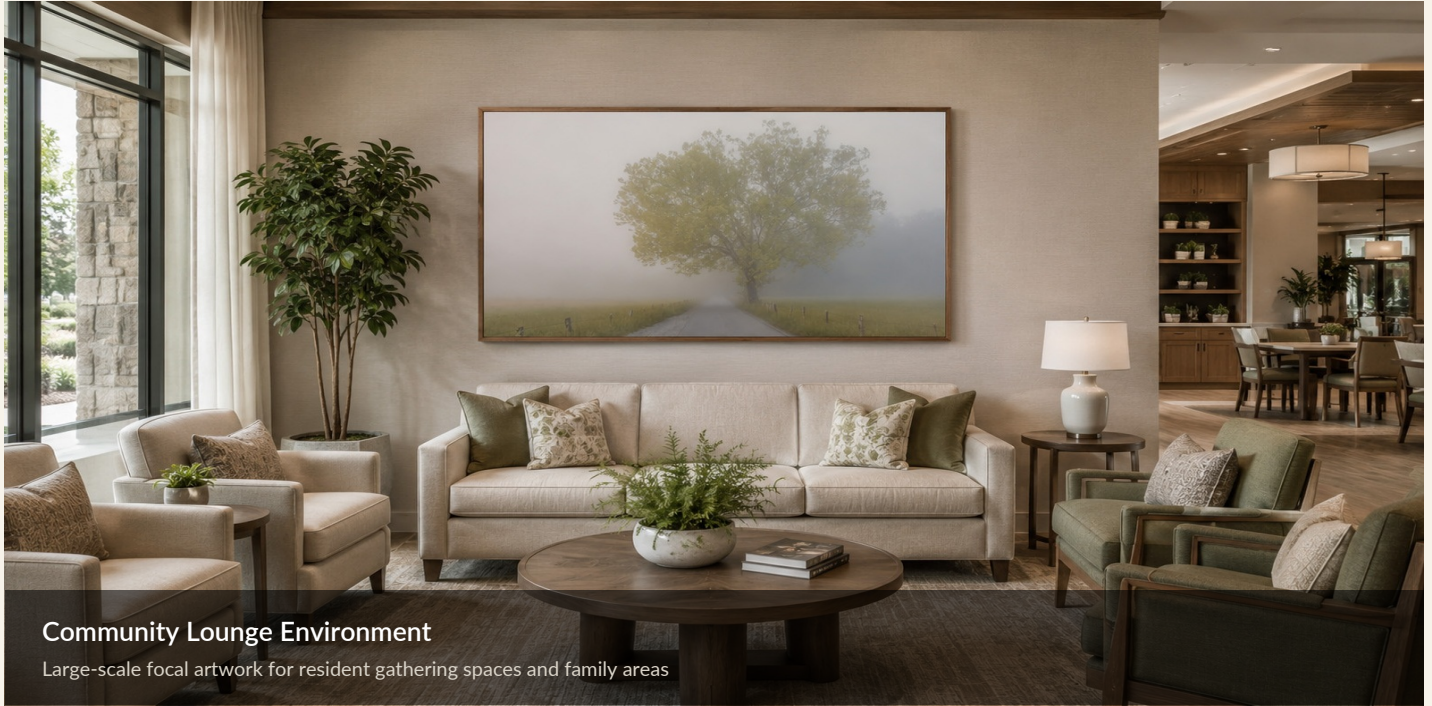

Senior Living Artwork Collection

Atmospheric nature artwork for resident-centered interiors and senior living communities.

Community Lounge Environment

Large-scale focal artwork for resident gathering spaces and family areas

DESIGN INTENT

Nature-based imagery helps senior living communities feel warmer, more familiar, and less institutional. This artwork program is designed for residential hospitality, calm visual atmosphere, and practical specification across multiple environments.

Regional familiarity

Dining room atmosphere

Artwork Applications

Designed for lounges, dining rooms, resident suites, corridors, and restorative common areas.

COMMUNITY LOUNGE

Welcoming focal artwork for resident gathering spaces.

SPECIFICATION GUIDE

SIZES

Lounges: 40x60 - 48x72
 Dining: 40x60 - 60x90
 Suites: 30x45 - 40x60
 Corridors: 24x36 series

FINISHES

Natural oak
 Walnut
 Warm wood
 Matte black

SUPPORT

Scaled project mockups
 Curated image selection
 Custom sizing
 Trade-friendly guidance